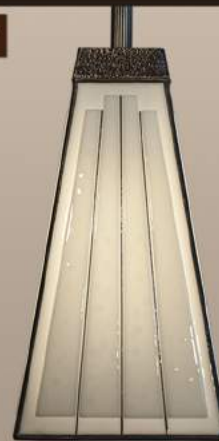

Hilliard
FINE CONTEMPORARY GLASS LAMPS

Eastern Counter Pendant

Glass Slumped: Lily White, Stringers
Patina: Antique Bronze

Shown above:
7" x 7" x 13.5" (top: 3" x 3") 1 - 60w or equivalent

Shown right:
8" x 8" x 16" (top: 3" x 3") 1 - 60w or equivalent

Minimum height: 8.5"

Inquire for custom heights.

Includes first 48" of overall drop.
Additional Glass & Patina options available.

Hilliard

FINE CONTEMPORARY GLASS LAMPS

Counter Pendants

Bamboo

NEW

Cylinder

Eastern

NEW

Macumba

NEW

Ming

Modelle

NEW