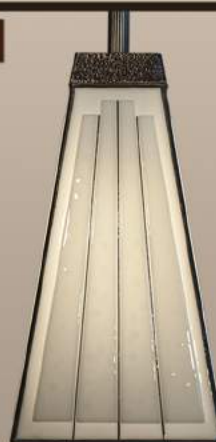

Eastern

Modelle

NEW