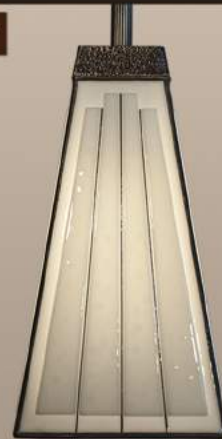

Hilliard
FINE CONTEMPORARY GLASS LAMPS

Modelle

Counter Pendant

Glass Tiles: Kiln Formed, Lily White
Patina: Antique Bronze

Shown above:
5" x 5" x 11" 1 - 60w or equivalent

Shown right:
5" x 5" x 16" 1 - 60w or equivalent

Minimum height: 8.5"

Inquire for custom heights.

Includes first 48" of overall drop.
Additional Glass & Patina options available.

Hilliard

FINE CONTEMPORARY GLASS LAMPS

Counter Pendants

Bamboo

NEW

Cylinder

Eastern

NEW

Macumba

NEW

Ming

Modelle

NEW