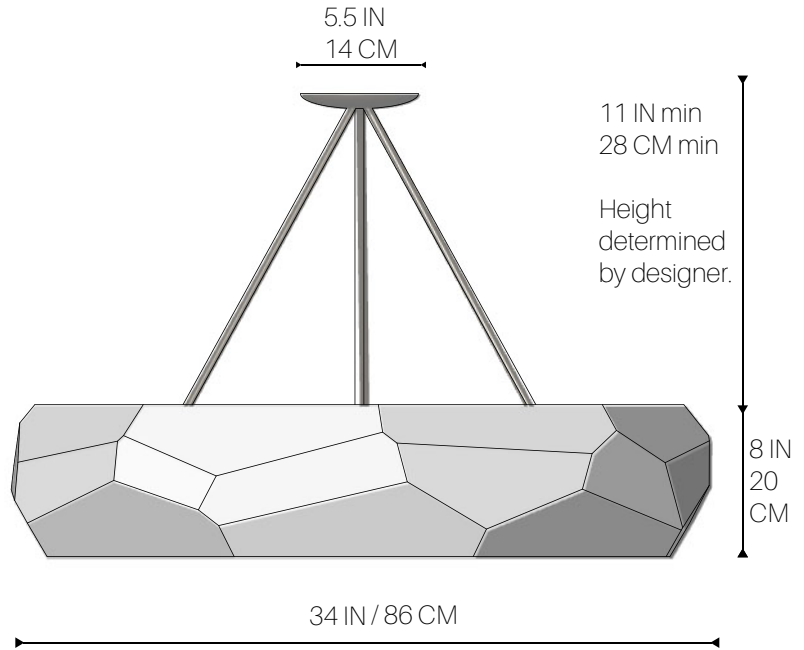

HILLIARD

OLYMPIC CHANDELIER

DIMENSIONS: 34 DIA x 7.5 L IN
86 DIA x 19 L CM

Height determined by designer.
Over 48" overall height includes additional charges.

WEIGHT: APPROX 45 LBS

VOLTAGE: 120v standard / 240 available

UL DAMP LISTED/ CE AVAILABLE

J-BOX REQUIREMENT: Standard

LAMPING PER PENDANT: (8) 6W DIMMABLE LED BULBS
600 LUMENS EACH - 2700k or 3000k
120V: E12 candelabra LED
240V: E14 candelabra LED
<https://emeryallen.com/product/e12-6w/>

CA title 24- JA8 compliant

Each fixture is hand crafted, signed, and numbered in Arcata, CA

MATERIALS
Plaster White
Inner & Outer colors can be customizable