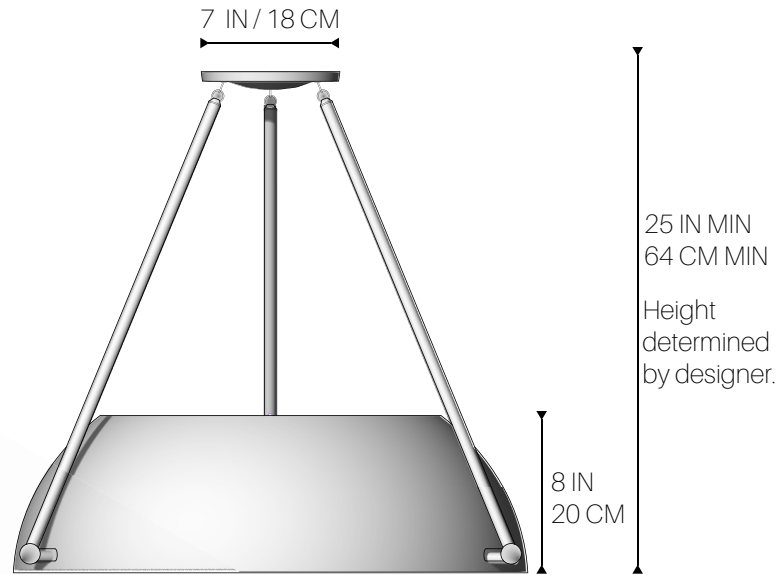

HILLIARD

VASA CHANDELIER

1. DIMENSIONS: 26 DIA x 25 H MIN IN
   66 DIA x 64 H MIN CM
2. Canopy: 7 DIA x 1 W IN
   18 DIA x 3 W CM
3. Height determined by designer.
   Over 48" overall height includes
   additional charges.
4. WEIGHT: APPROX 80 LBS
5. VOLTAGE: 24v standard
6. UL DAMP LISTED/ CE AVAILABLE
7. J-BOX REQUIREMENT: Reinforced
8. LAMPING: 30 watt 24V LED Strip
   1000 LUMENS 3000k
   Dimmable
9. DRIVER: 24v DRIVER included upon request.

Each fixture is hand crafted, signed,
and numbered in Arcata, CA