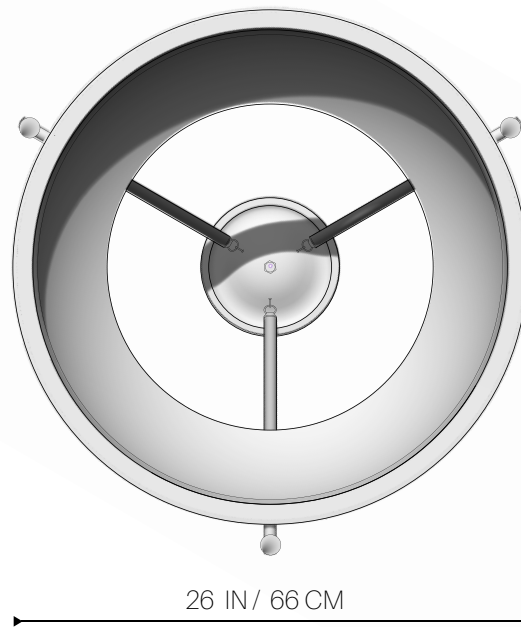

HILLIARD

VASA CHANDELIER

1. DIMENSIONS: 26 DIA x 25 H MIN IN
   66 DIA x 64 H MIN CM
2. Canopy: 7 DIA x 1 W IN
   18 DIA x 3 W CM
3. Height determined by designer.
   Over 48" overall height includes
   additional charges.
4. WEIGHT: APPROX 80 LBS
5. VOLTAGE: 24v standard
6. UL DAMP LISTED/ CE AVAILABLE
7. J-BOX REQUIREMENT: Reinforced
8. LAMPING: 30 watt 24V LED Strip
   1000 LUMENS 3000k
   Dimmable
9. DRIVER: 24v DRIVER included upon request.

Each fixture is hand crafted, signed,
and numbered in Arcata, CA