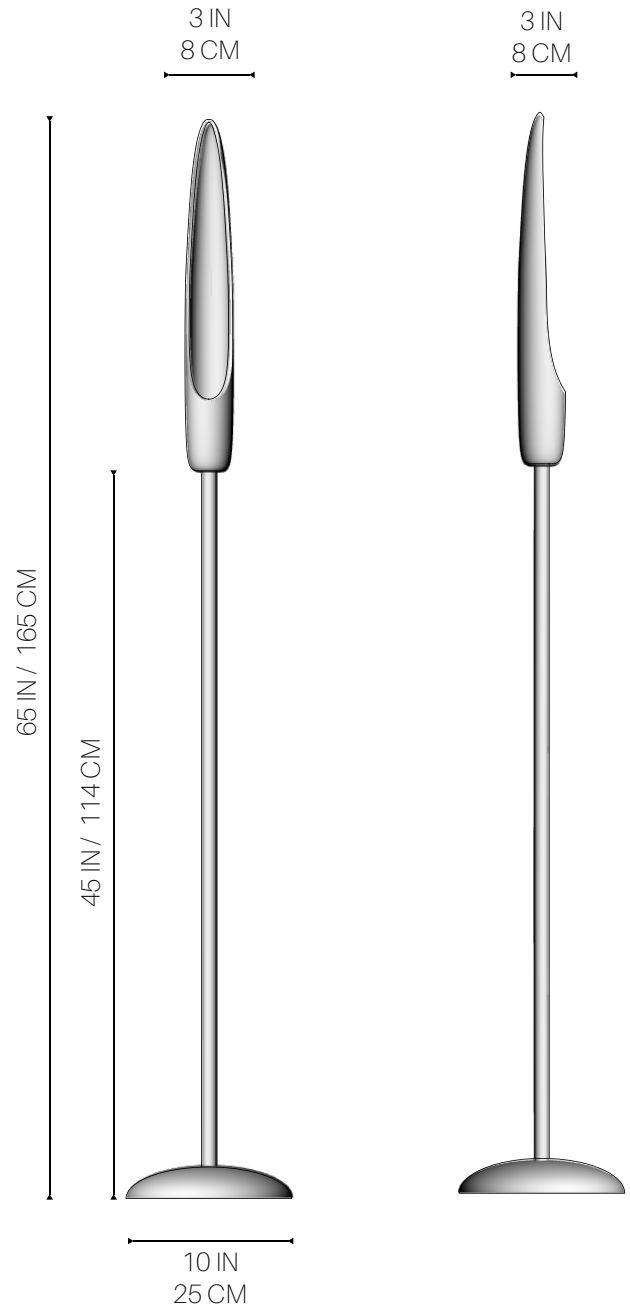

HILLIARD

TYPHA FLOOR LAMP

DESIGN The Typha floor lamp embodies the essence of stretching tall grass with its sleek design standing as a symbol of strength. The dynamic interplay between light and nature, it captures the radiance of sunlight filtering through blades of grass, infusing the space with a warm, inviting glow. The Typha serves as both a functional up light and a striking artistic statement, bringing the beauty of the natural world indoors.

FINISHES Matte Antique Bronze exterior & Hammered Raw Bronze Interior

HILLIARD

TYPHA FLOOR LAMP

DIMENSIONS: 65 L x 10 W x 10 D IN
165 L x 25 W x 25 D CM

WEIGHT: APPROX 22 LBS

VOLTAGE: 120v standard / 240 available

UL DAMP LISTED/ CE AVAILABLE

LAMPING: (1) 6w DIMMABLE LED BULB
120V : G9 candelabra LED
240V : G9 candelabra LED

Each fixture is hand crafted, signed,
and numbered in Arcata, CA

HILLIARD

Typha Floor Lamp

HILLIARD